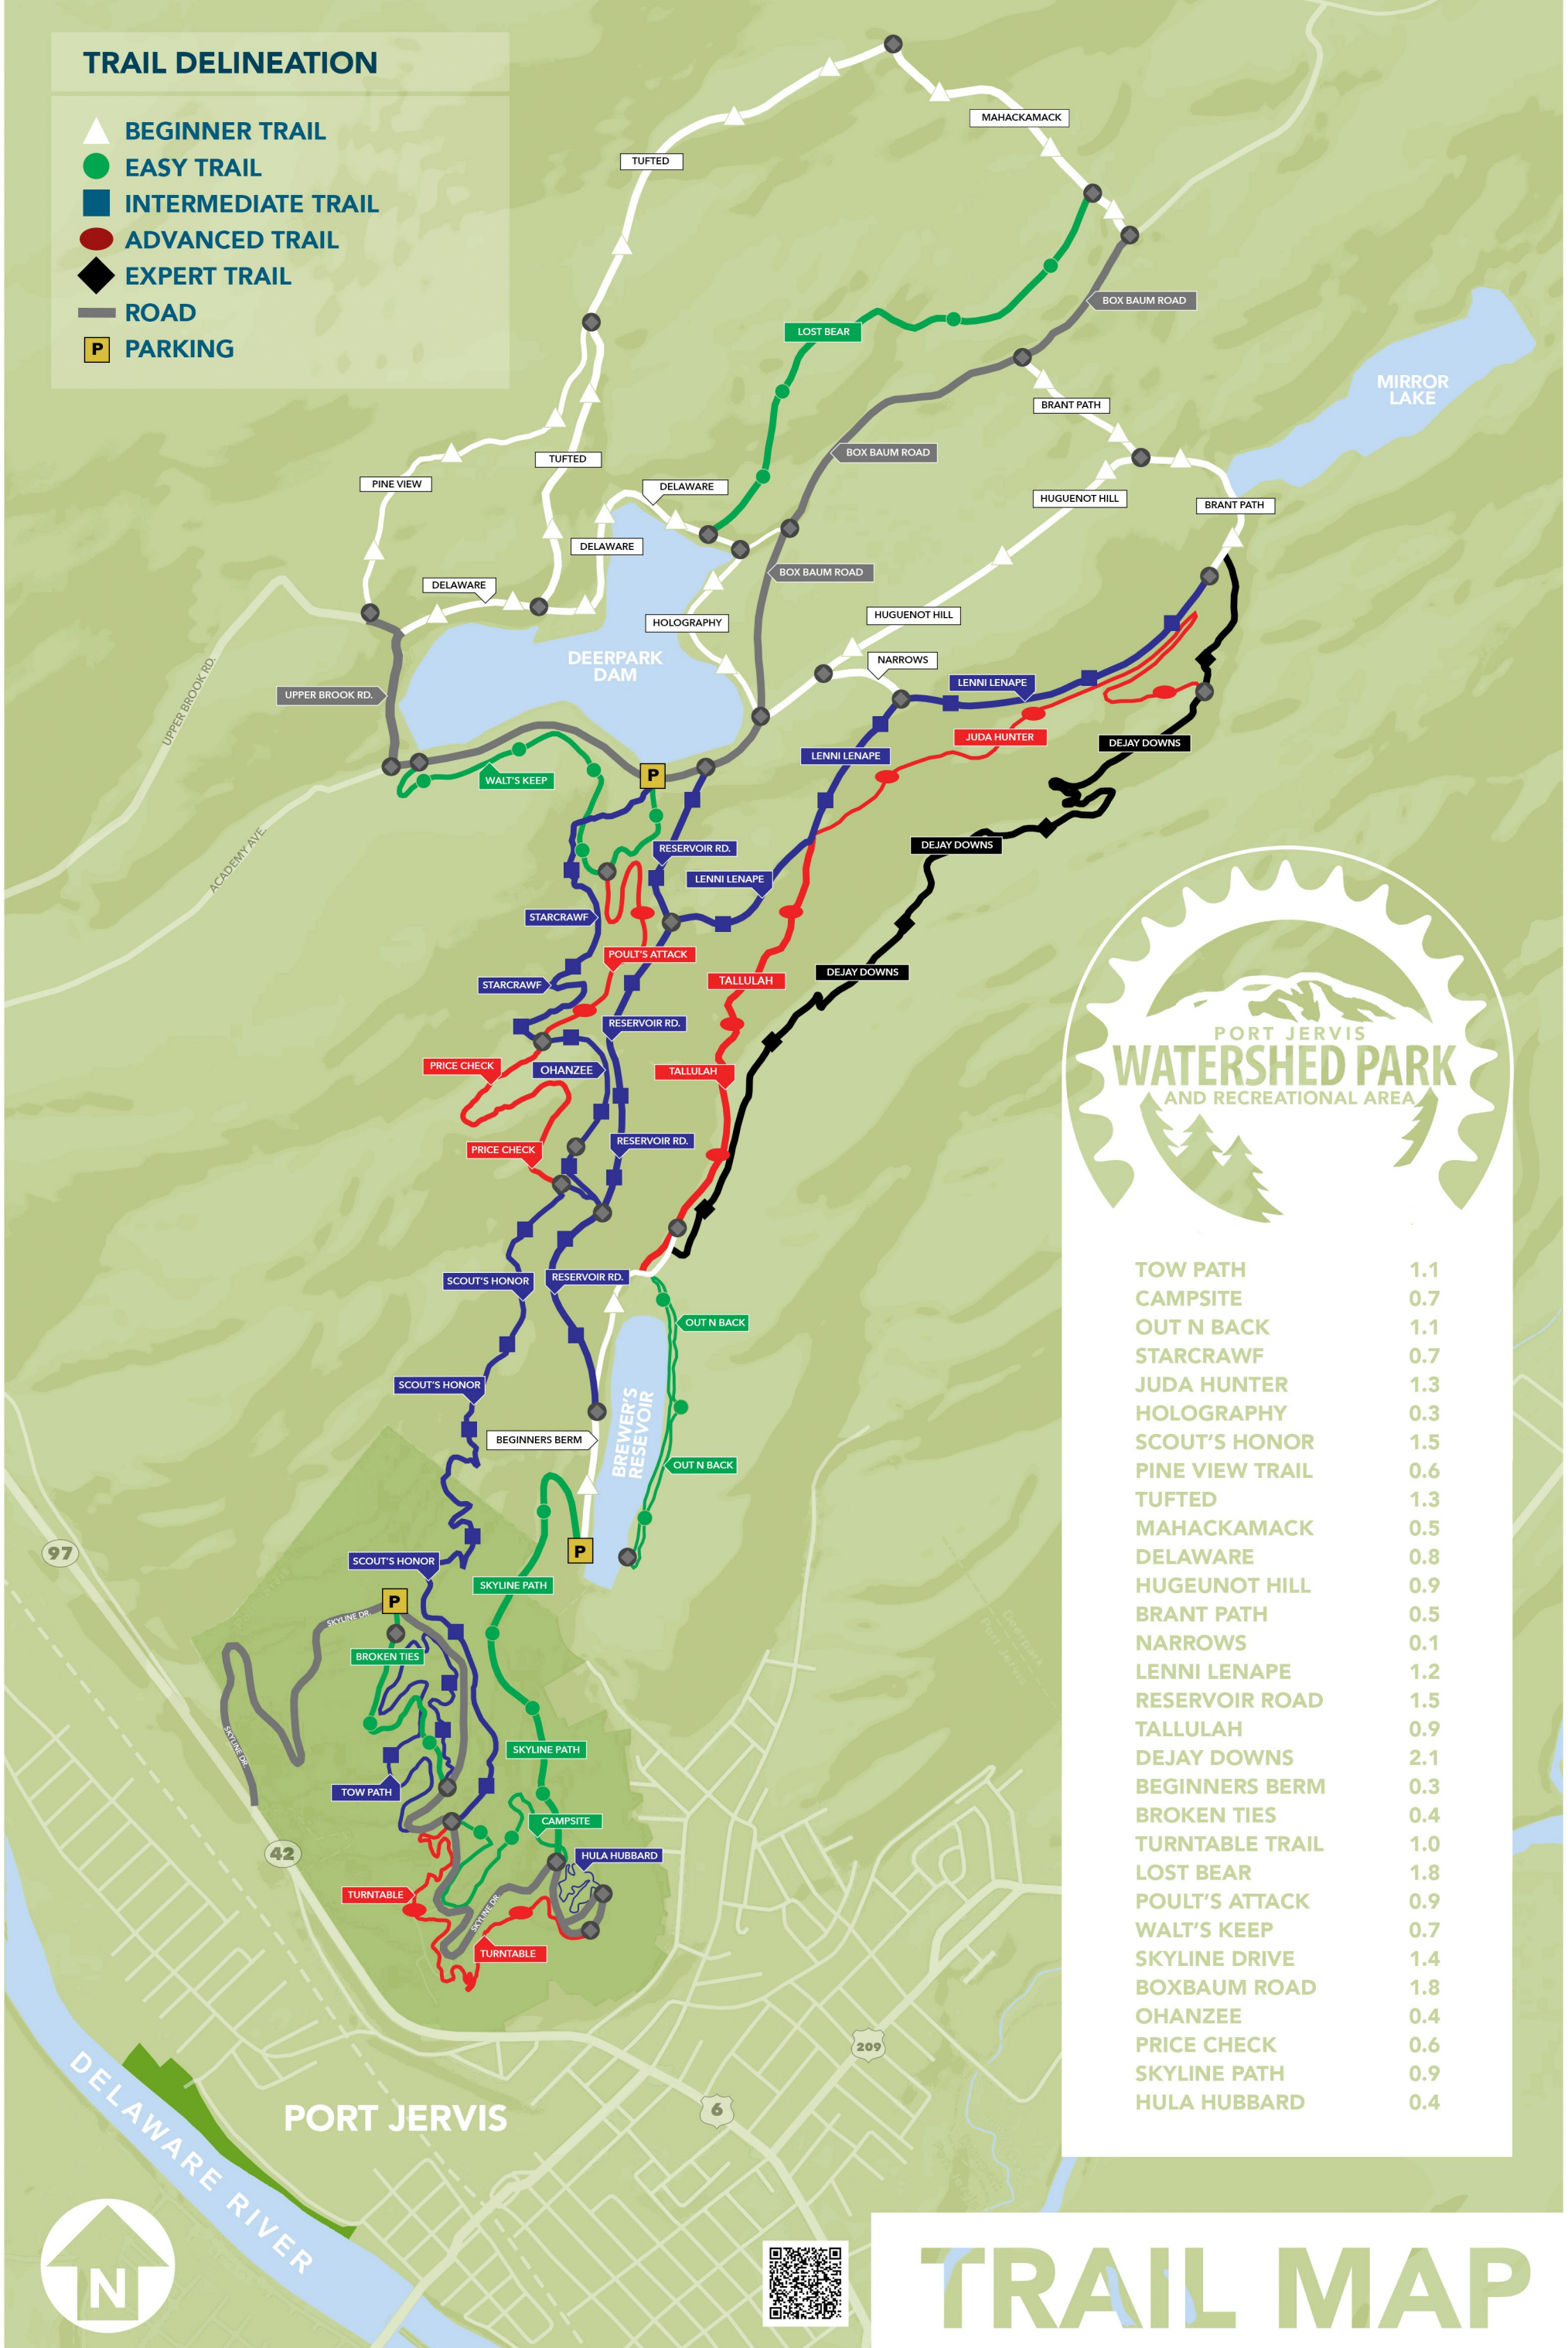

PORT JERVIS WATERSHED PARK AND RECREATION AREA

TRAIL DELINEATION

- ▲ BEGINNER TRAIL
- EASY TRAIL
- INTERMEDIATE TRAIL
- ADVANCED TRAIL
- ◆ EXPERT TRAIL
- ROAD
- P PARKING

TOW PATH	1.1
CAMPSITE	0.7
OUT N BACK	1.1
STARCRAWF	0.7
JUDA HUNTER	1.3
HOLOGRAPHY	0.3
SCOUT'S HONOR	1.5
PINE VIEW TRAIL	0.6
TUFTED	1.3
MAHACKAMACK	0.5
DELAWARE	0.8
HUGUENOT HILL	0.9
BRANT PATH	0.5
NARROWS	0.1
LENNI LENAPE	1.2
RESERVOIR ROAD	1.5
TALLULAH	0.9
DEJAY DOWNS	2.1
BEGINNERS BERM	0.3
BROKEN TIES	0.4
TURNTABLE TRAIL	1.0
LOST BEAR	1.8
POULT'S ATTACK	0.9
WALT'S KEEP	0.7
SKYLINE DRIVE	1.4
BOXBAUM ROAD	1.8
OHANZEE	0.4
PRICE CHECK	0.6
SKYLINE PATH	0.9
HULA HUBBARD	0.4

TRAIL MAP