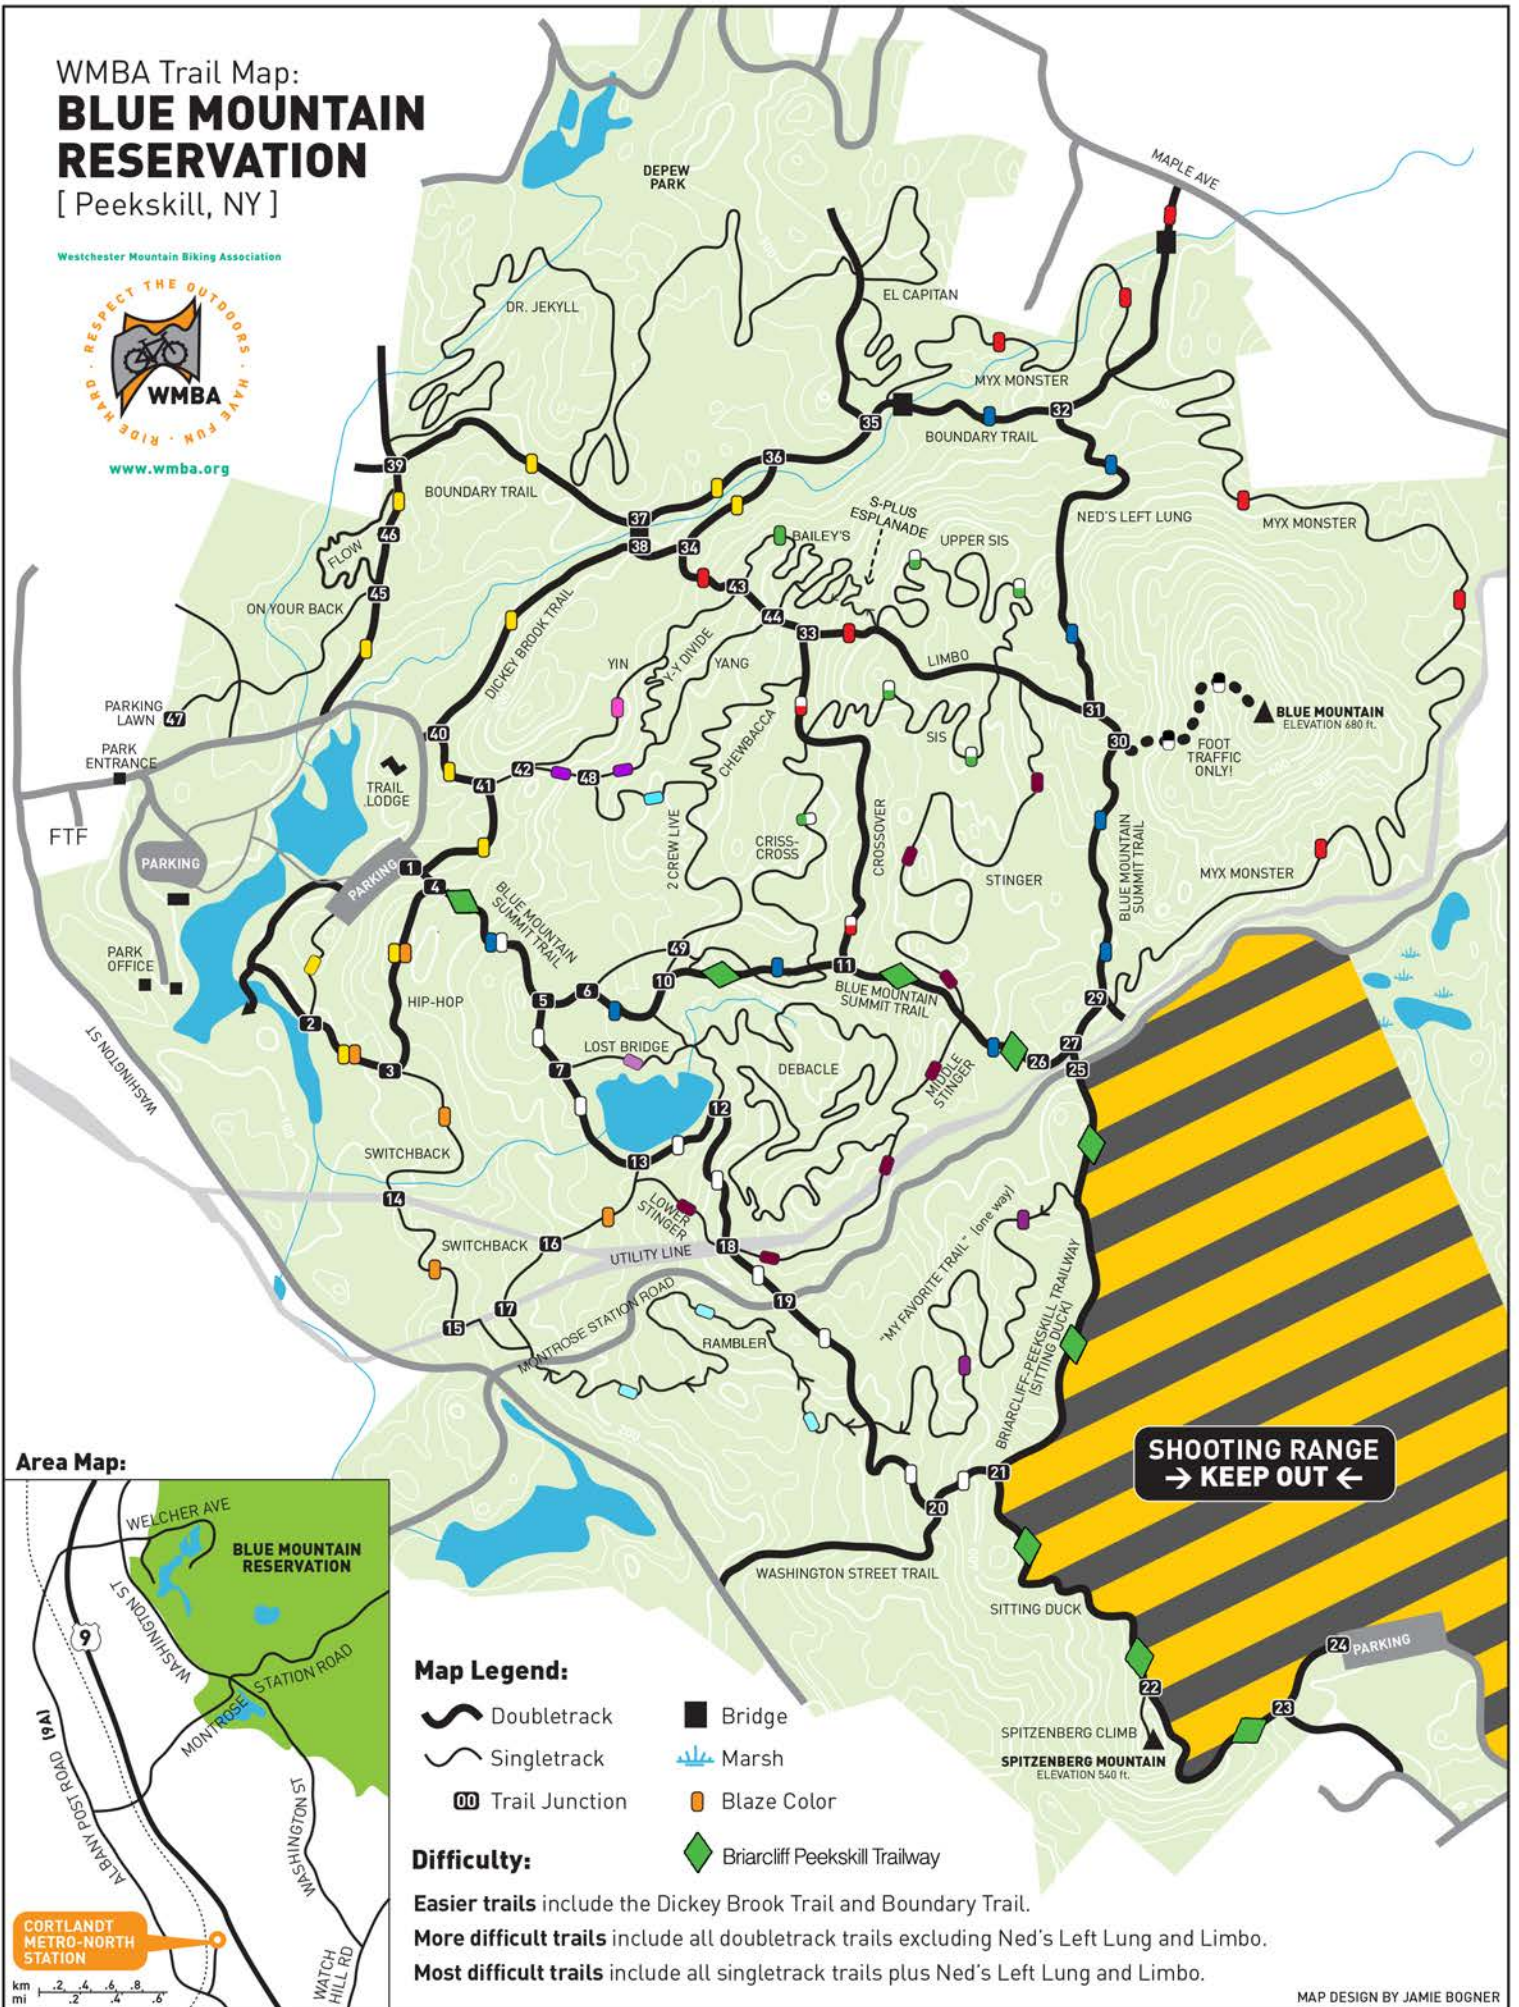

# WMBA Trail Map: BLUE MOUNTAIN RESERVATION

[ Peekskill, NY ]

Westchester Mountain Biking Association

## Area Map:

## Map Legend:

- Doubletrack
- Singletrack
- Trail Junction
- Bridge
- Marsh
- Blaze Color
- Briarcliff Peekskill Trailway

## Difficulty:

- Easier trails** include the Dickey Brook Trail and Boundary Trail.
- More difficult trails** include all doubletrack trails excluding Ned's Left Lung and Limbo.
- Most difficult trails** include all singletrack trails plus Ned's Left Lung and Limbo.